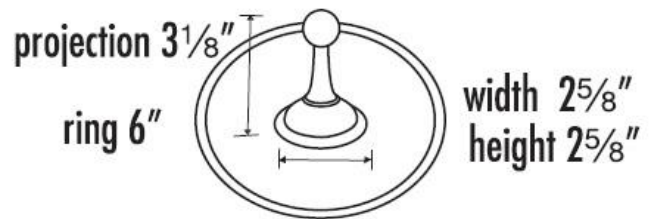

Item#

A9240

NOTE: Dimensions and specifications are subject to change without notice.