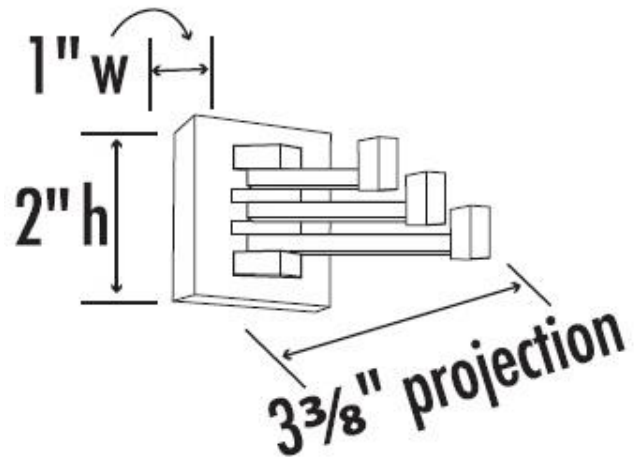

SPECIFICATIONS

CONTEMPORARY II
SWIVEL ROBE HOOK

FEATURES

- Modern styling
- Multiple finishes
- Concealed installation

WARRANTY

Limited lifetime

FINISHES

- Polished Brass/Non-lacquered (PB/NL)
- Polished Chrome (PC)
- Bronze (BRZ)
- Polished Nickel (PN)
- Satin Brass (SB)
- Satin Nickel (SN)