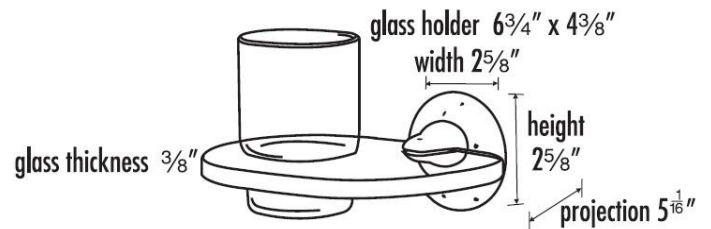

SPECIFICATIONS

SIERRA

TUMBLER HOLDER WITH TUMBLER

FEATURES

Rustic styling
Multiple finishes
Concealed installation

WARRANTY

Limited lifetime

FINISHES