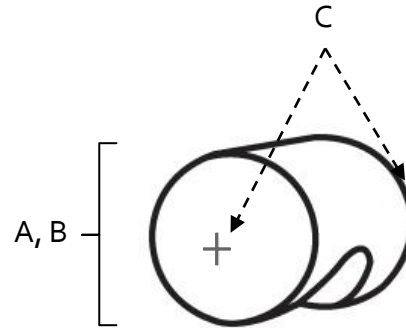

SPECIFICATIONS

**CONTEMPORARY
ROUND KNOBS**

FEATURES

- Modern styling
- Multiple finishes
- Concealed installation

WARRANTY

Limited lifetime

FINISHES

- Bronze (BRZ)
- Matte Black (MB)
- Polished Chrome (PC)
- Polished Nickel (PN)
- Satin Brass (SB)
- Satin Nickel (SN)

MATERIAL

Brass

Item#	A	B	C
A823-34	3/4"	3/4"	3/4"
A823-1	1"	1"	1"

KEY:

- A - Length
- B - Width
- C - Projection

NOTE: Dimensions and specifications are subject to change without notice.