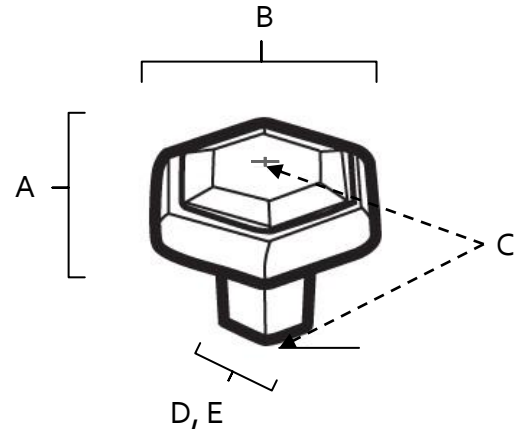

SPECIFICATIONS

NICOLE
KNOBS

FEATURES

Modern styling
Multiple finishes
Concealed installation

WARRANTY

Limited lifetime

FINISHES

Antique English Matte (AEM)
Barcelona (BARC)
Polished Brass (PB)
Polished Chrome (PC)
Polished Nickel (PN)
Satin Nickel (SN)

MATERIAL

Brass

Item#	A	B	C	D (L)	E (W)
A423	1 3/8"	1 1/8"	1 3/16"	9/16"	1/2"
A424	1 1/2"	1 3/8"	1 5/16"	9/16"	1/2"

KEY:

A - Length
B - Width
C - Projection
D - Mount Length
E - Mount Width

NOTE: Dimensions and specifications are subject to change without notice.