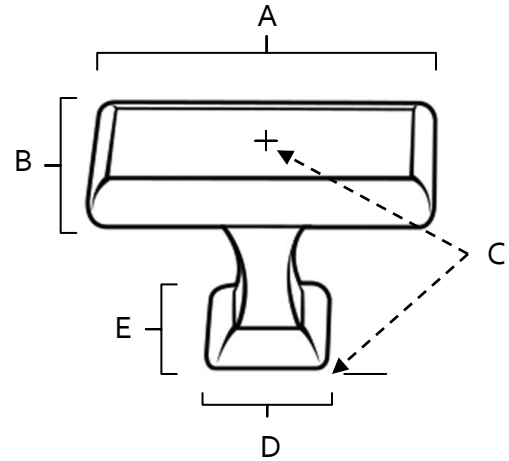

**SPECIFICATIONS**

**MANHATTAN**  
RECTANGULAR KNOB

**FEATURES**

- Modern styling
- Multiple finishes
- Concealed installation

**WARRANTY**

Limited lifetime

**FINISHES**

- Bronze (BRZ)
- Polished Brass (PB)
- Polished Brass No Lacquer (PB/NL)
- Polished Chrome (PC)
- Polished Nickel (PN)
- Satin Brass (SB)
- Satin Nickel (SN)

**MATERIAL**

Brass

| Item#   | A      | B    | C      | D     | E     |
|---------|--------|------|--------|-------|-------|
| A310-58 | 1 5/8" | 3/4" | 1 1/8" | 9/16" | 9/16" |

**KEY:**

- A - Length
- B - Width
- C - Projection
- D - Mount Length
- E - Mount Width